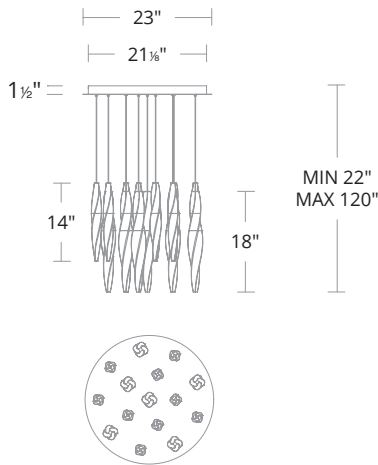

KINDJAL

BPD13215

Project:

Location:

Fixture Type:

Catalog Number:

AVAILABLE FINISHES

AB: Aged Brass

BK: Black

PN: Polished Nickel

DESCRIPTION

A subtle twist of luxe. Slender optic crystal icicles suspend at different heights from a sleek round canopy overhead. From behind each crystal that twists down to a point, top quality LEDs illuminate a myriad of spaces below. Aged brass, black and polished nickel finishes available.

LINE DRAWING

FEATURES

- Built-in color temperature adjustability switch from 3000K/3500K/4000K at time of installation
- Thin powered aircraft cables provide an ultra clean look for adjustable suspension height
- Canopy conceals a proprietary universal 120V-220V-277V driver
- Can be mounted on a sloped ceiling

SPECIFICATIONS

CRI	90
Dimming	ELV, 0-10V, TRIAC
Standards	ETL/cETL, Damp, Title 24

REPLACEMENT PARTS

- RPL-GLA-13218-02 - Crystal
- RPL-GLA-13214 - Crystal

Model	Size	LED Color Temp	Finish	Voltage	Wattage	Weight	LED Lumens	Delivered Lumens
BPD13215	15 lights	3000K/3500K/4000K	AB Aged Brass BK Black PN Polished Nickel	120-277V	118W	26 lb	9000	6000